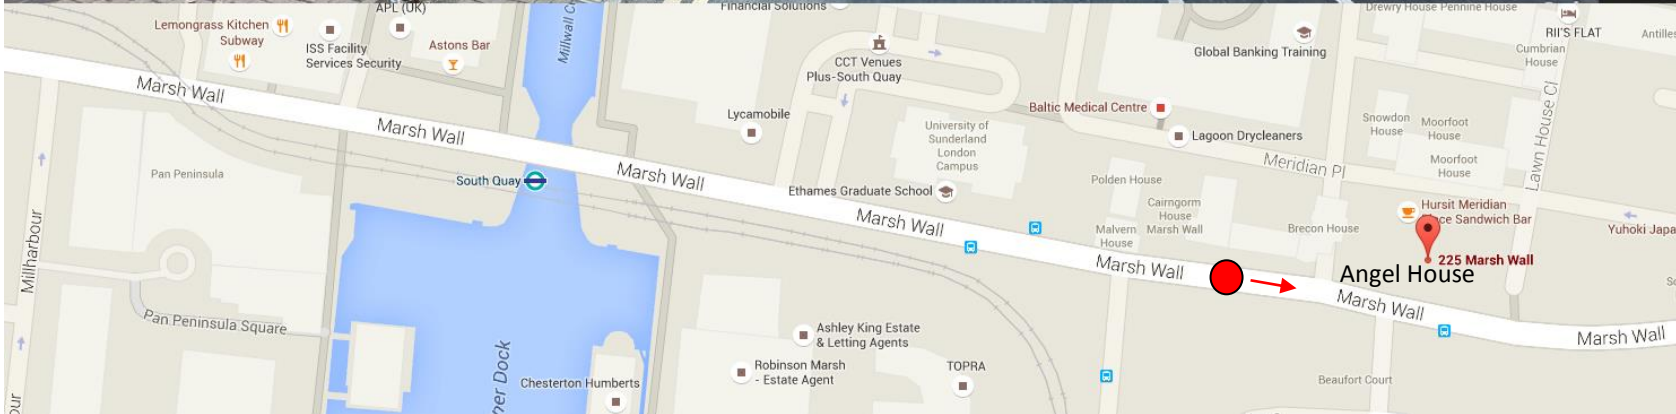

Lifetime Learning

225 Marsh Wall

Angel House

Ground and First Floor

London

E14 9FW

Direct Tel: 020 7001 7730

Directions:

- When you come out of South Quay Station, turn right onto Marsh Wall
- Continue along Marsh Wall until you reach Lord Amory Way
- As you cross this road, Angel House is the silver building on your left
- We are on the first floor, the office on the left.

Estimated journey time (by foot): 4 minutes

There are two exits to South Quay Station. In both cases, on exiting the station turn right and proceed down Marsh Wall.

Continue along Marsh Wall, until you reach Lord Amory Way and cross the road.

Angel House is the silver building located here. You will be asked to sign in at the front desk.

Proceed to the stairs at the back of the building (near the lifts). We are placed in the left hand side office on the first floor.