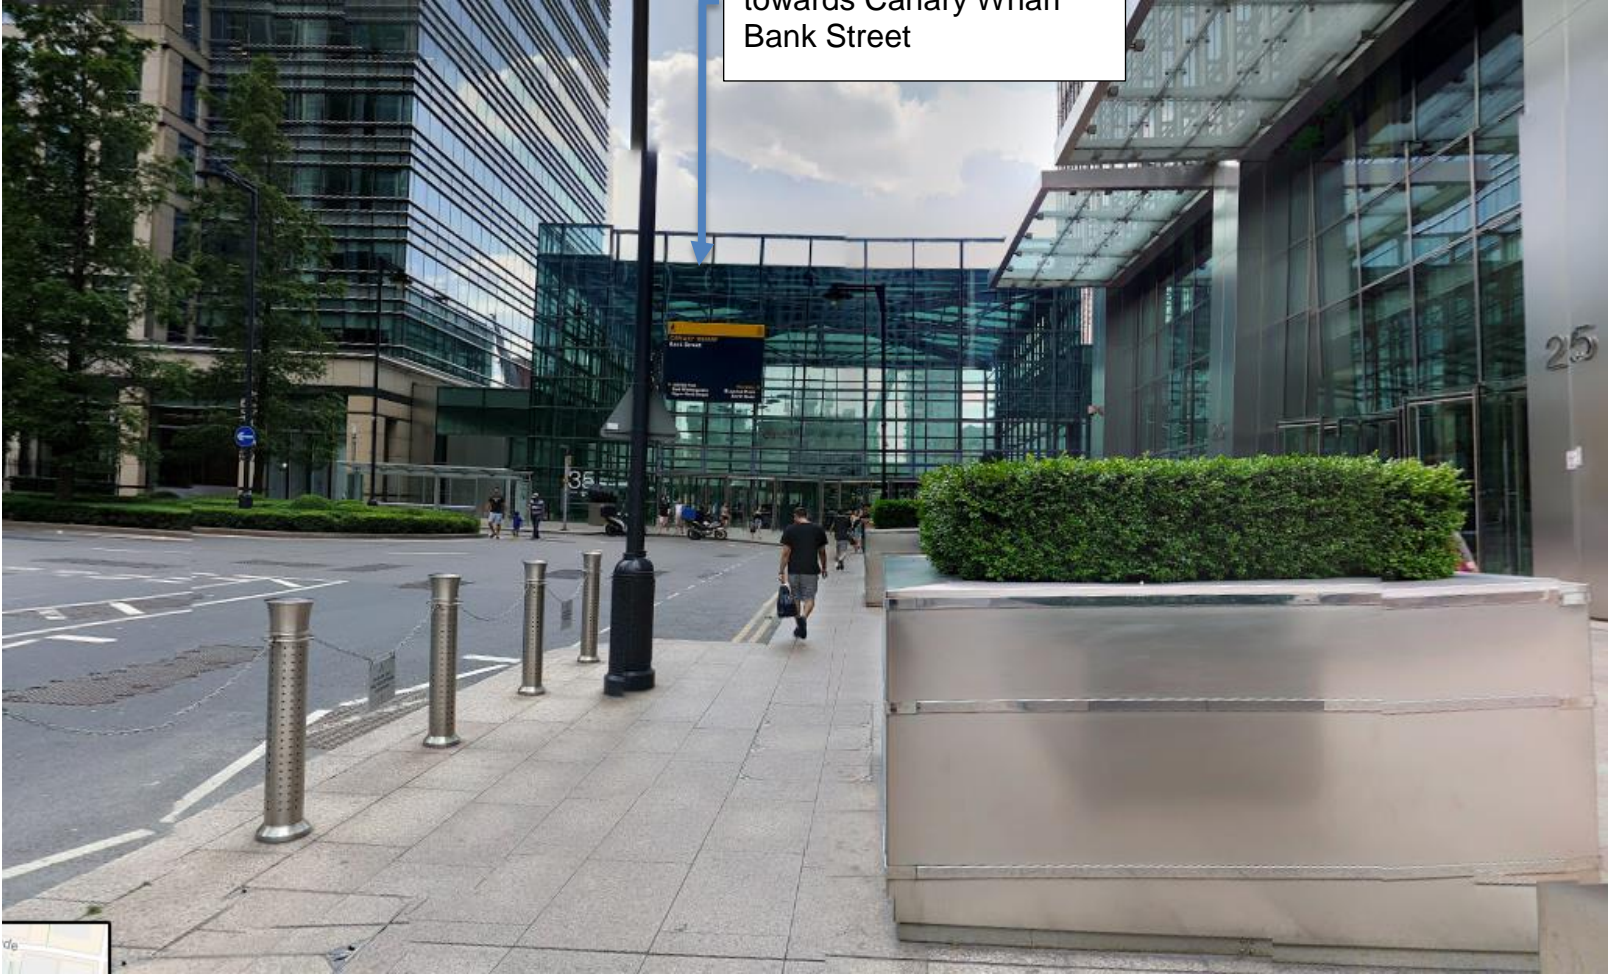

- One you have reached Canary Wharf Station, please take the exit where ticket vending machine are
- When you come out from the station turn left
- Walk towards Bank St/Heron Quays Rd
- Keep Left to continue on Bank St
- Walk onto the South Quay Footbridge
- Turn left onto South Quay Walk
- Turn right when you see Hazev Restaurant and continue walking down the alley way towards Hilton hotel
- When you reach the end of the Alley Way (onto your left will be Hilton hotel) turn left and continue along Marsh Wall
- To your left hand side you will see South Quay Plaza, continue walking along the Marsh Wall
- You will be walking by Sunderland University on your left continue walking along Marsh Wall
- You will see construction work on your left, continue walking on Marsh wall
- On your left, you will see silver building (Angel House 225 Marsh Wall) you have reached the destination
- Once you have entered the building we are on first floor on the left.

Canary Wharf station.

Continue walking
towards Canary Wharf
Bank Street

Continue Walking towards South Quay Footbridge.

Walk towards South Quay Footbridge

Turn right when you see Hazev Restaurant

Once you have reached the end of the road turn left and continue along Marsh Wall