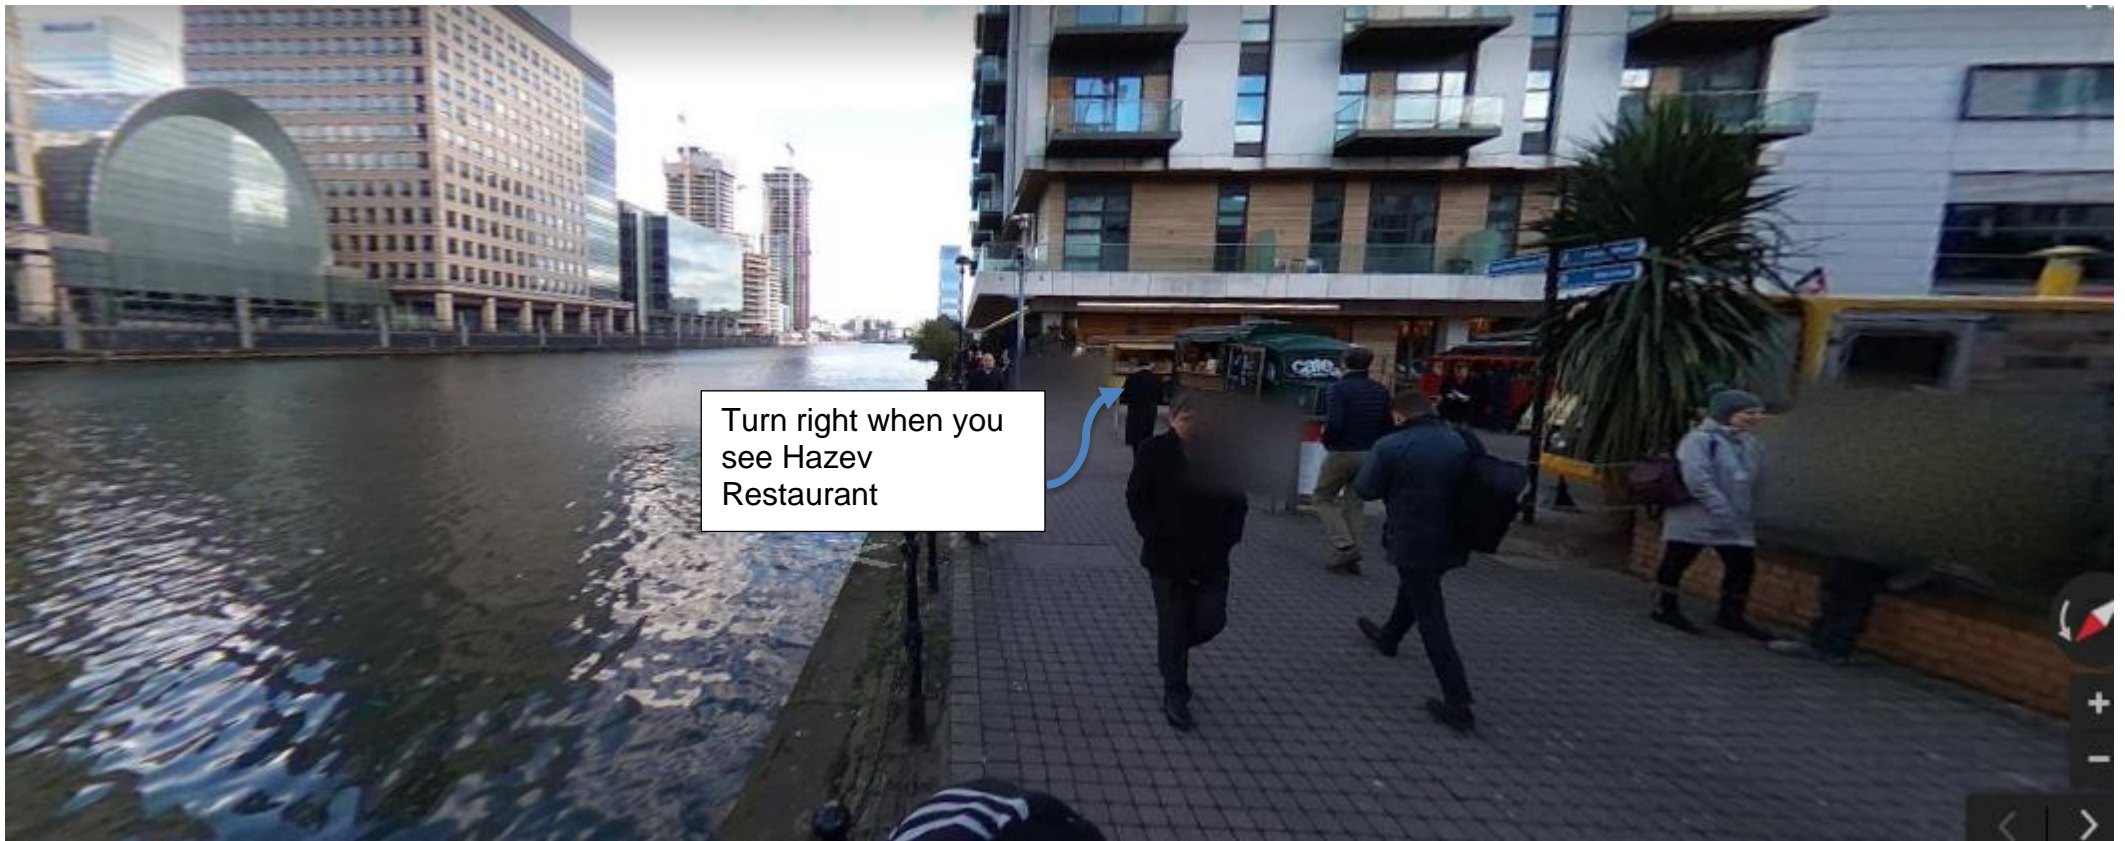

Canary Wharf station.

Continue walking
towards Canary Wharf
Bank Street

Continue Walking towards South Quay Footbridge.

Walk towards South Quay Footbridge

Turn right when you see Hazev Restaurant

Once you have reached the end of the road turn left and continue along Marsh Wall